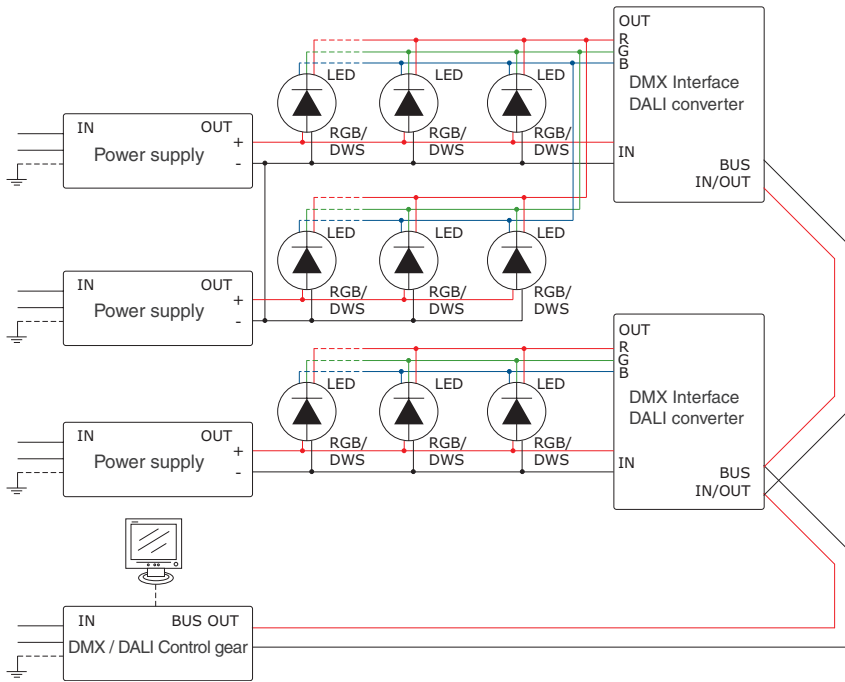

J1

DMX/DALI - PARALLEL CONNECTION FOR RGB/DWS 24 Vdc DIMMABLE SYSTEMS

Power supply units

24 Vdc

- PSU.0001.0
- PSU.0005.0
- PSU.0006.0
- PSU.0007.0
- PSU.0008.0
- PSU.0009.0
- PSU.0010.0
- PSU.0011.0
- PSU.0012.0
- PSU.0013.0
- PSU.0014.0
- PSU.0015.0
- PSU.0016.0
- PSU.0021.0
- PSU.0030.0