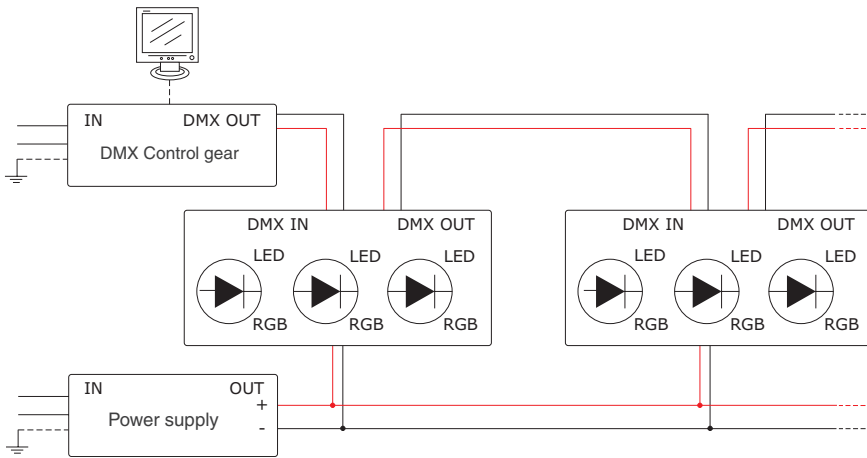

M1

DMX - PARALLEL CONNECTION FOR RGB MOVE SYSTEMS

Power supply units

24 Vdc

- PSU.0001.0
- PSU.0005.0
- PSU.0006.0
- PSU.0007.0
- PSU.0008.0
- PSU.0009.0
- PSU.0010.0
- PSU.0011.0
- PSU.0012.0
- PSU.0013.0
- PSU.0014.0
- PSU.0015.0
- PSU.0016.0
- PSU.0021.0
- PSU.0030.0